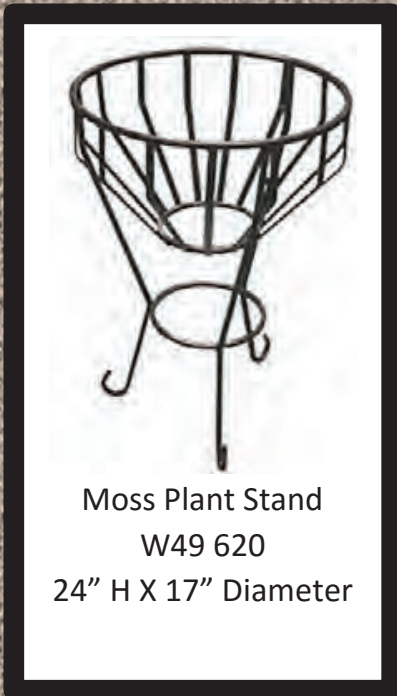

MOSS PLANTERS

www.gardengalleryironworks.net 1-800-452-5266

Moss Plant Stand
W49 620
24" H X 17" Diameter