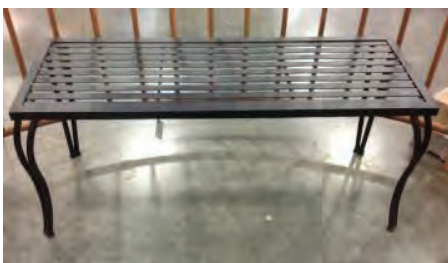

W49 709
Finial Bench
Length 42"

W49 710
Rainbow Bench
Length 42"

W49 708
Love Seat
Length 32"

W49 702
Curved Arm Garden Bench
Length 64"

BENCHES

www.gardengalleryironworks.net 1-800-452-5266

Traditional Bench
W49 724
Length 45" Height 35"

Memorial Bench W49 729
Special Orders Welcome

Scroll Bench W49 706
Length 42"
(Shown w/ Memorial Plaque)

Backless Bench W49 719
Length 42" X Width 15" X
Height 19"

Garden Bench W49 703
Length 42" Height 36"