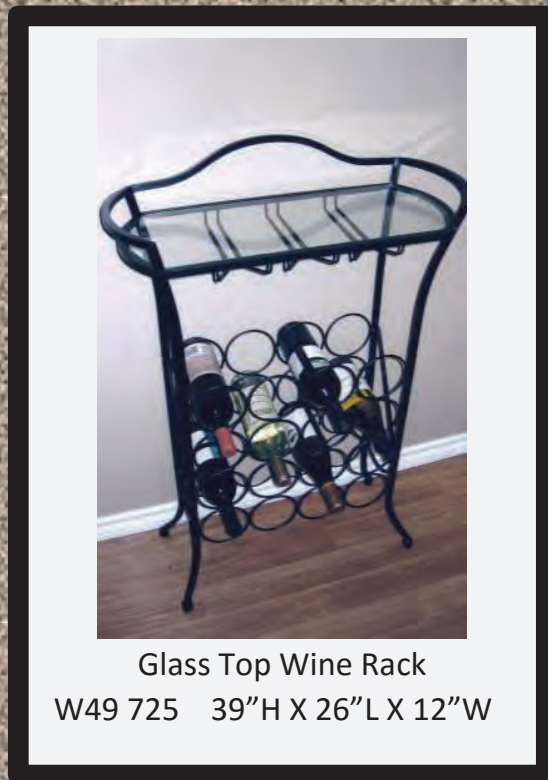

Glass Top Wine Rack
W49 725 39"H X 26"L X 12"W