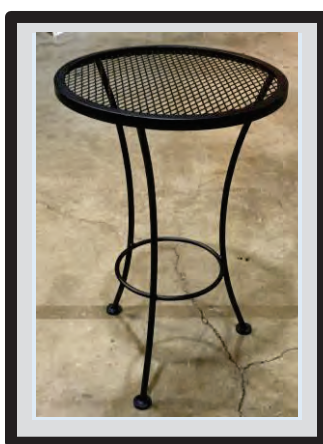

PLANT TABLES

Over 30 Selections