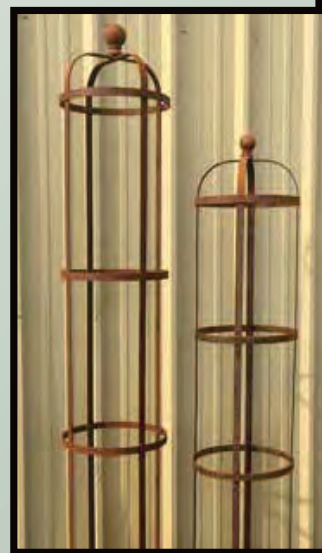

See more
Iron Works in
our Product
Catalog!
**CLICK
HERE**

Garden Gallery Iron Works is proud of our wide selection of iron structures, designs and artwork, all **Made in the USA**. For more information, please contact us at 1-800-423-0158.