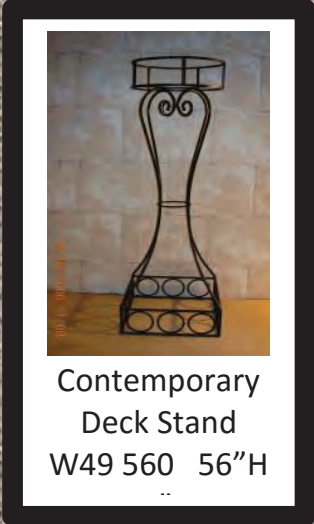

Hanging Umbrella
W49 643

Extended Bracket
For Umbrella
W49 187

PLANT STANDS

www.gardengalleryironworks.net 1-800-452-5266

Stands for #10 Anderson Pots

DECK STANDS

www.gardengalleryironworks.net 1-800-452-5266

Stands for Dillen Cordova Pots

Small 4 leg Deck Stand
W49 629
42" Height
Holds 12" or 14"
Dillen Cordova Pot

Small Tower Deck
Stand
W49 628
36" Height

Small
Contemporary
Deck Stand
W49 632
42" Height
Holds 12" or
14" Dillen Pot