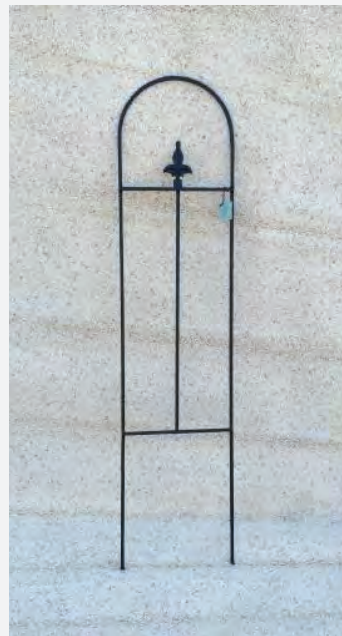

Craftsman Screen
W49 443/R
24"W X 72"H
Panels

BORDER FENCES

www.gardengalleryironworks.net 1-800-452-5266

Wave Border Fence
W49 486
28" H X 30" W

Curved Top Border Fence
W49 488
28" H X 30" W

English Border Fence
W49 487
28" H X 30" W

W49 489
Straight Border Fencing
28" H X 30" W

W49 478
Scroll Border Fence
28" H X 30" W

W49 490
Curved Border Fencing
28" H X 30" W

FENCES

www.gardengalleryironworks.net 1-800-452-5266

Curved Fence

W49 D750 37 1/2" H X 7'Length

3 Loop English Trellis

W49 492

55" H X 48" W

15" Spikes into Ground

1 Loop English Fence

W49 496

55" H X 13" W

2 Loop English Fence