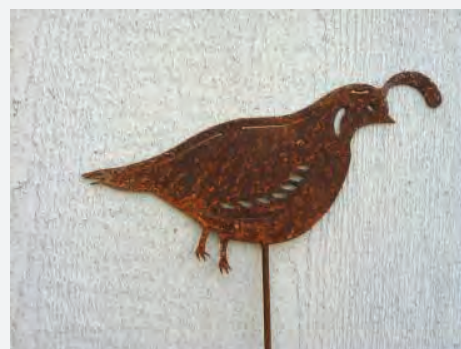

Gothic Stand
Ring Diameter 7 1/2"
W49 675 21" H
W49 676 25" H
W49 677 30" H

Arrow Head
Sphere
W49 296/R
20" H X 14" D

Fancy Hose
Hanger
W49 358
55" Height

GARDEN STAKES

www.gardengalleryironworks.net 1-800-452-5266

Butterfly Welcome W49 339R

Quail Family W49 332R

Small Rust Quail
W49 330R 6" Long

Rusty Dragonfly Welcome
W49 338R

Rusty Corrugated Rooster
W49 335R 11" X 11"

Large Rust Quail
W49 331R 11" Long

GARDEN ART

www.gardengalleryironworks.net 1-800-452-5266