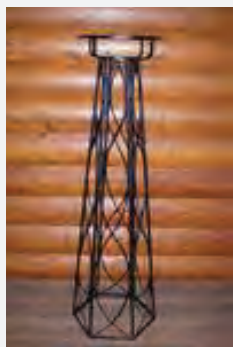

Hanging Umbrella
W49 643

Extended Bracket
For Umbrella
W49 187

PLANT STANDS

www.gardengalleryironworks.net 1-800-452-5266

Stands for #10 Anderson Pots

DECK STANDS

www.gardengalleryironworks.net 1-800-452-5266

Stands for Dillen Cordova Pots

Small 4 leg Deck Stand
W49 629
42" Height
Holds 12" or 14"
Dillen Cordova Pot

Small Tower Deck
Stand
W49 628
36" Height

Small
Contemporary
Deck Stand
W49 632
42" Height
Holds 12" or
14" Dillen Pot