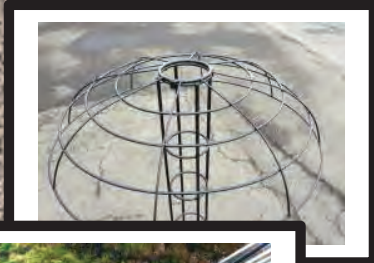

FRUIT SUPPORTS

www.gardengalleryironworks.net 1-800-452-5266

Patio Espalier Fruit Tree Planter
3 Arm Trellis
W49 345
96" W X 44" H

Trellis in two parts

Reclaimed Tin Planter
W49 319
24" X 24" X 24"

Grape Vine Umbrella
W49 532 Grape Umbrella
W49 533 Support Obelisk