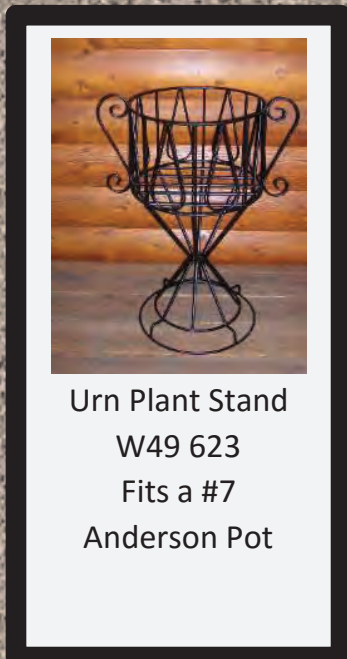

Wall Scroll Planter
W49 605/R
30"H X 12"W X 7" Deep

MOSS PLANTERS

www.gardengalleryironworks.net 1-800-452-5266

Moss Plant Stand
W49 620
24" H X 17" Diameter

Custom Baskets Available
By Special Order

Urn Plant Stand
W49 623
Fits a #7
Anderson Pot

Urn Basket
Plant Stand
W49 621
40" Height

Double leg Moss
Basket
W49 619
25"H X 14" W
X 9" Depth

CROWN BASKETS

www.gardengalleryironworks.net 1-800-452-5266

Custom Size Baskets Available by
Special Order

Crown Basket
W49 604