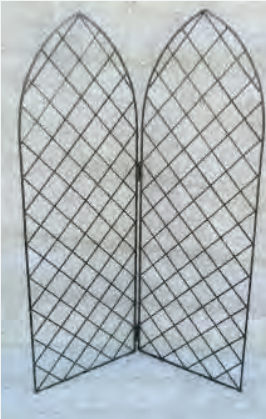

Craftsman Trellis
W49 439 102" X 48"
W49 440 84" X 36"
W49 441 78" X 24"
W49 495 6" Bracket

Gothic Trellis
W49 477
76" H X 32" W

TRELLIS

www.gardengalleryironworks.net 1-800-452-5266

Diamond Trellis
W49 493
72"H X 28"W

Fan Trellis
W49 404
31 1/2" W at Top
86" Height
Includes 13" Legs

Gothic Pot Trellis
W49 300 28" x 7"
W49 301 32" X 10"
W49 302 55" X 14"

Gothic 2 Panel
Screen
W49 402
68"H X 25" Panel

Grid Trellis
W49 412
24"W X 84 1/2" H
W49 413
36" W X 90"H
Includes 12" Legs