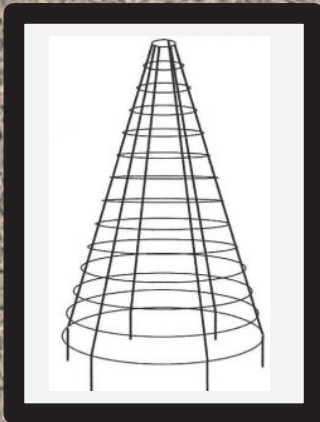

Your Choice Of Ring Styles

Straight Rings

or

Angled Rings

Additional rings available

- W49 D653 Angled
- W49 D654 Straight

PETUNIA TOWER

www.gardengalleryironworks.net 1-800-452-5266