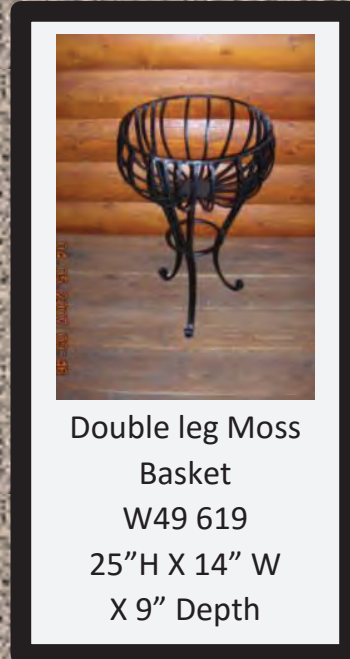

Custom Baskets Available
By Special Order

Double leg Moss
Basket
W49 619
25"H X 14" W
X 9" Depth