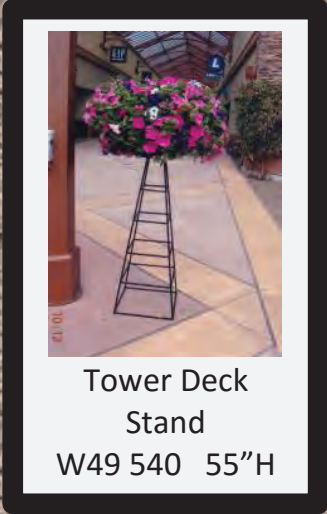

Hanging Umbrella
W49 643

Extended Bracket
For Umbrella
W49 187

PLANT STANDS

www.gardengalleryironworks.net 1-800-452-5266

Stands for #10 Anderson Pots

DECK STANDS

www.gardengalleryironworks.net 1-800-452-5266

Stands for Dillen Cordova Pots

Small 4 leg Deck Stand
W49 629
42" Height
Holds 12" or 14"
Dillen Cordova Pot

Small Tower Deck
Stand
W49 628
36" Height

Small
Contemporary
Deck Stand
W49 632
42" Height
Holds 12" or
14" Dillen Pot