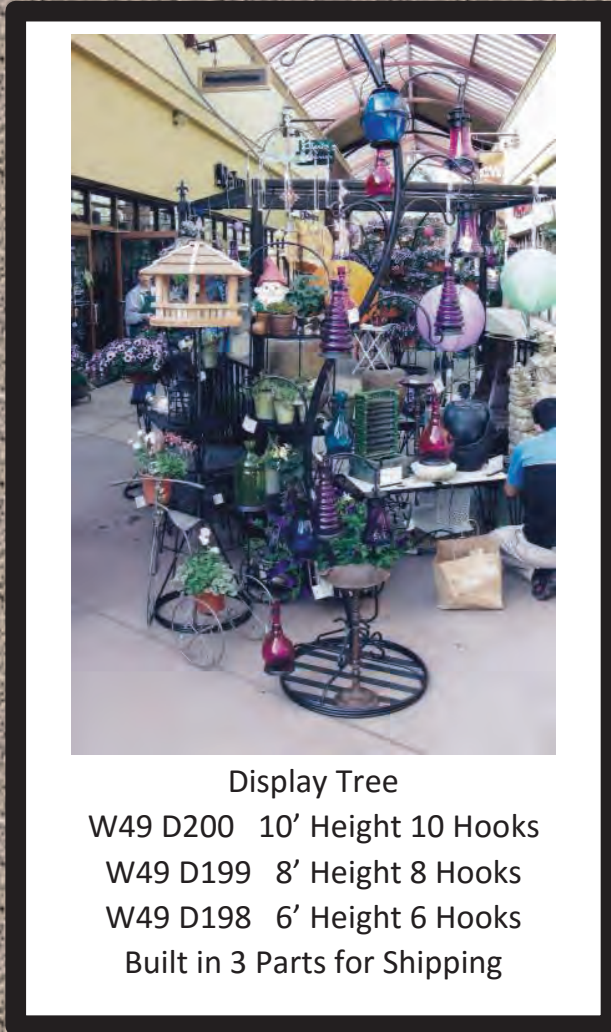

Comes with
24 Hangers
8 Each
16" L
20" L
24" L

Holds 24 Baskets

DISPLAYS

www.gardengalleryironworks.net 1-800-452-5266

Display Tree

W49 D200 10' Height 10 Hooks

W49 D199 8' Height 8 Hooks

W49 D198 6' Height 6 Hooks