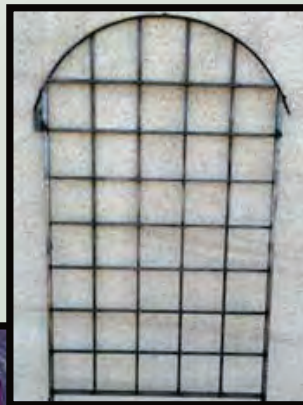

Garden Ideas for 2021

Beautiful Iron Trellises

The easy way to add art and elegance to any landscape.

There's something special about iron...the strength and sturdiness it represents, the dramatic lines and shapes it creates. As an artistic piece, the angles complement nearby structures and flora. As a trellis, the piece integrates into the landscape, allowing nearby plants to grow and spread in amazing patterns. Check us out and see how easy it is to add the elegance of iron to any yard with beautiful and unique items from Garden Gallery Iron Works.