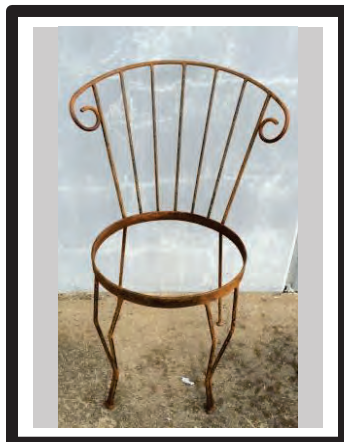

**FIND MORE
ON OUR WEBSITE**
www.gardengalleryironworks.net

Garden Gallery Iron Works is proud of our wide selection of iron structures, designs and artwork, all **Made in the USA**. For more information, please contact us at 1-800-423-0158.

Let's Look at Popular Products for 2021

*Garden Gallery Iron Works is proud to support **Made in the USA**. Our products are manufactured at our Oregon facility and shipped throughout the USA. We offer a large selection of garden and patio products totaling over 800 products all made in the USA.*