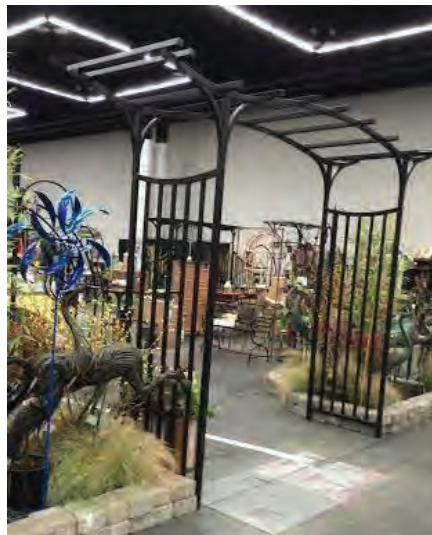

Arch Entrance Arbor
W49 742 6' Arch
W49 741 8' Arch
W49 740 10' Arch

Portal Arbor
W49 773/R 88"H X 108" W X 18" D
W49 774/R 106"H X 144" W X 36" D

ARBORS

www.gardengalleryironworks.net 1-800-452-5266

Patio Arbor 8' Height
W49 787 5' Opening
W49 788 6' Opening
W49 789 8' Opening
W49 790 10' Opening

Event Arbor with Gate 8'H
W49 787G 5' Opening
W49 788G 6' Opening
W49 789G 8' Opening
W49 790G 10' Opening

Pergola Arbor 9 Height
W49 779 6' Opening

ARBORS

www.gardengalleryironworks.net 1-800-452-5266

Scroll Arbor