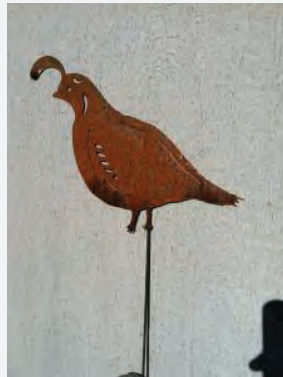

Small Rust Quail
W49 330R 6" Long