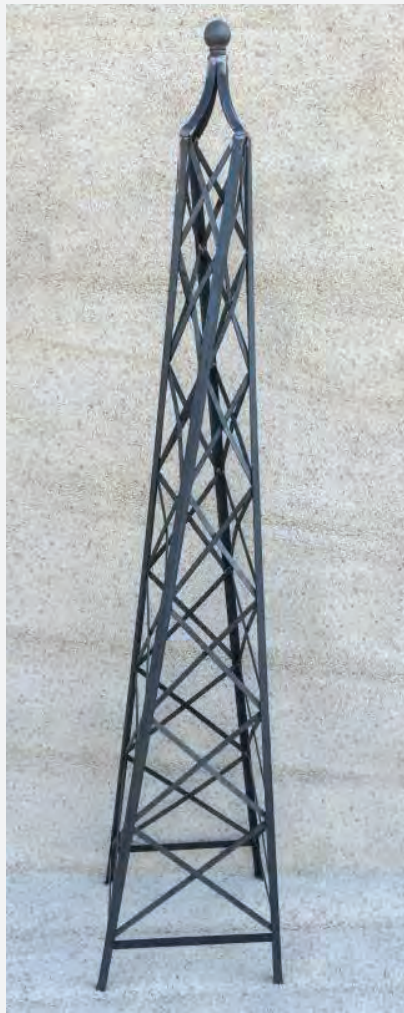

OBELISK TOWERS

www.gardengalleryironworks.net 1-800-452-5266

Twisted Tower Obelisk
W49 409/R
82" H X 16" Square Base