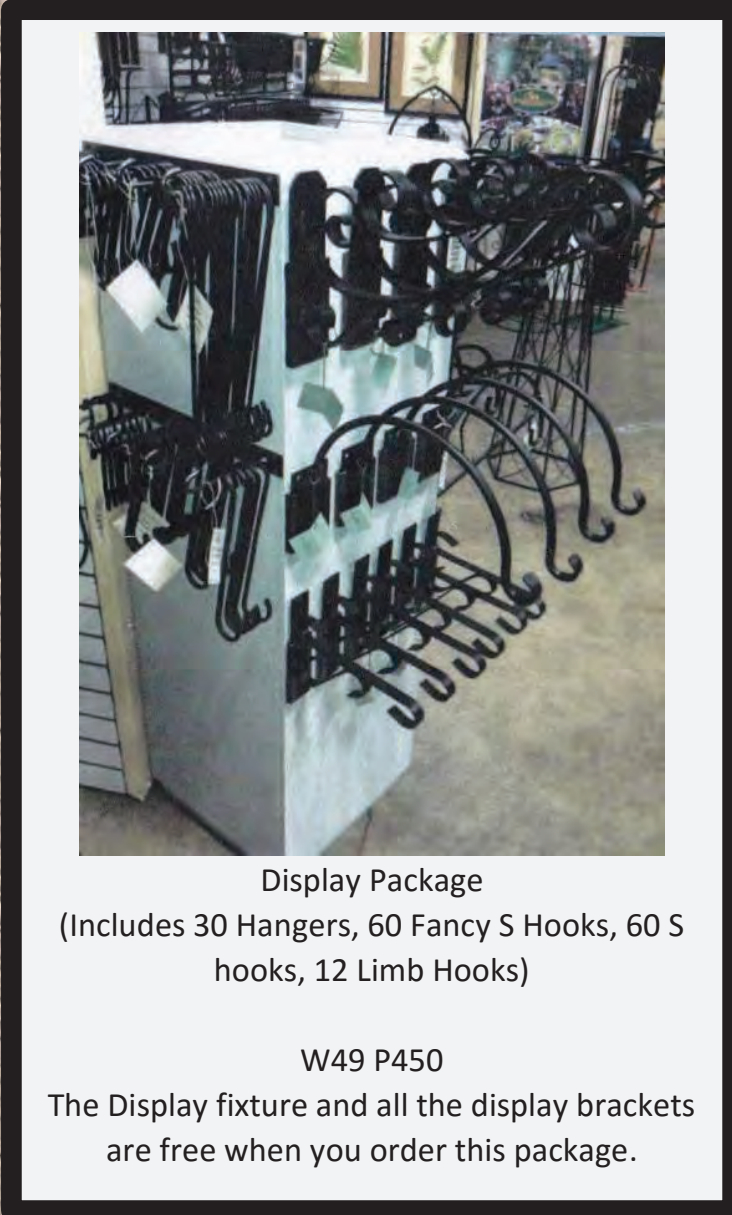

Anderson Pot Holders
W49 124 for #6 Pot
W49 125 for #10 Pot

S Hook Extenders

- W49 119 2"
- W49 129 4"
- W49 130 6"
- W49 131 8"
- W49 145 10"
- W49 146 12"
- W49 132 14"

BRACKET BOARD

www.gardengalleryironworks.net 1-800-452-5266