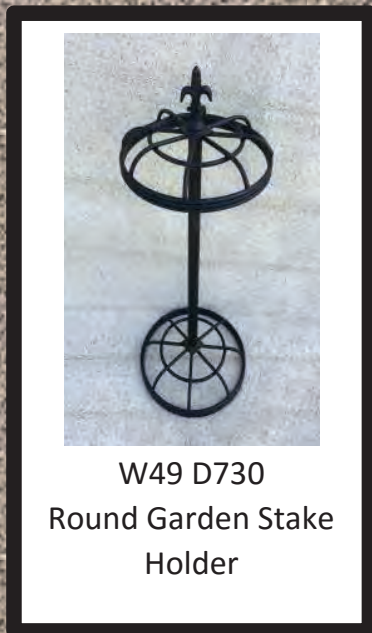

W49 D730

Round Garden Stake Holder

Use to Display:
Baskets
Wind Chimes
Bird Feeders
Bird Houses