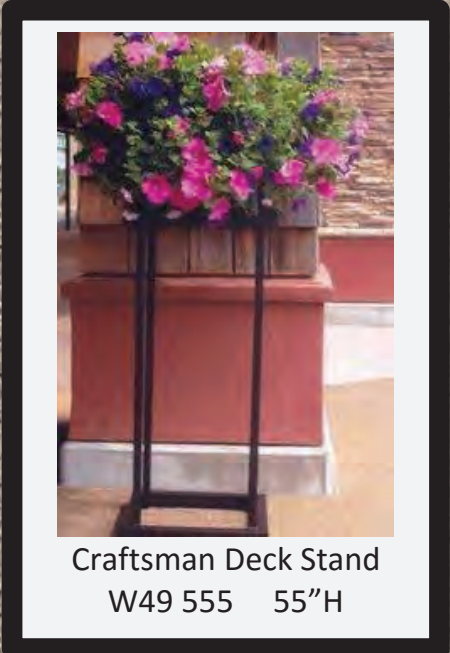

Hanging Umbrella
W49 643

Extended Bracket
For Umbrella
W49 187

PLANT STANDS

www.gardengalleryironworks.net 1-800-452-5266

Stands for #10 Anderson Pots

DECK STANDS

www.gardengalleryironworks.net 1-800-452-5266

Stands for Dillen Cordova Pots

Small 4 leg Deck Stand
W49 629
42" Height
Holds 12" or 14"
Dillen Cordova Pot

Small Tower Deck
Stand
W49 628
36" Height

Small
Contemporary
Deck Stand
W49 632
42" Height
Holds 12" or
14" Dillen Pot