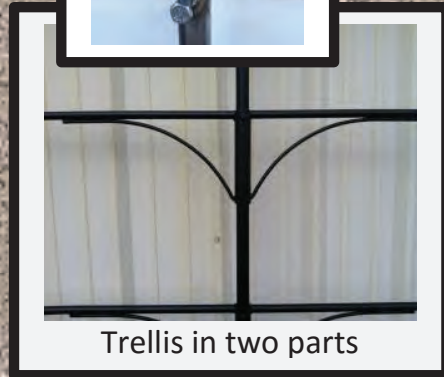

W49 491

55" H X 31" W

SUPPORTS

www.gardengalleryironworks.net 1-800-452-5266

Scroll Clematis Ladder
W49 383

Scarecrow Girl
W49 784 48" Height
Scarecrow Boy
W49 785 48" Height

Clematis Ladder
W49 384

Scarecrow Woman
W49 783 75" Height
Scarecrow Man
W49 782 75" Height
Base W49 786

PLANT SUPPORTS

www.gardengalleryironworks.net 1-800-452-5266

Dahlia Support
W49 387/R
Height? Diameter

Peony Support
W49 385/R

Plant
Support
W49 498R

1/2 Round Peony Support
W49 386/R
36" H X 26"W

PLANT SUPPORT

www.gardengalleryironworks.net 1-800-452-5266

Melon and Cucumber Patio Planter

Rustic Planter

W49 322R

12" L X 18" H X 12" W

Plant Support

W49 309

36" Diameter 2" Spacing on Rings

FRUIT SUPPORTS

www.gardengalleryironworks.net 1-800-452-5266

Patio Espalier Fruit Tree Planter
3 Arm Trellis
W49 345
96" W X 44" H

Trellis in two parts

Reclaimed Tin Planter
W49 319
24" X 24" X 24"

Grape Vine Umbrella
W49 532 Grape Umbrella
W49 533 Support Obelisk