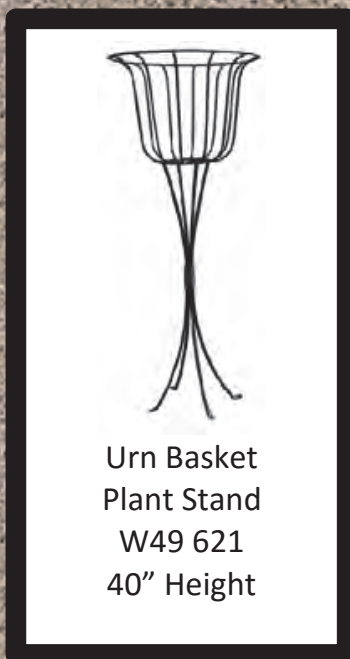

Wall Scroll Planter
W49 605/R
30"H X 12"W X 7" Deep

MOSS PLANTERS

www.gardengalleryironworks.net 1-800-452-5266

Moss Plant Stand
W49 620
24" H X 17" Diameter

Custom Baskets Available
By Special Order

Urn Plant Stand
W49 623
Fits a #7
Anderson Pot

Urn Basket
Plant Stand
W49 621
40" Height

Double leg Moss
Basket
W49 619
25"H X 14" W
X 9" Depth

CROWN BASKETS

www.gardengalleryironworks.net 1-800-452-5266

Custom Size Baskets Available by
Special Order

Crown Basket
W49 604