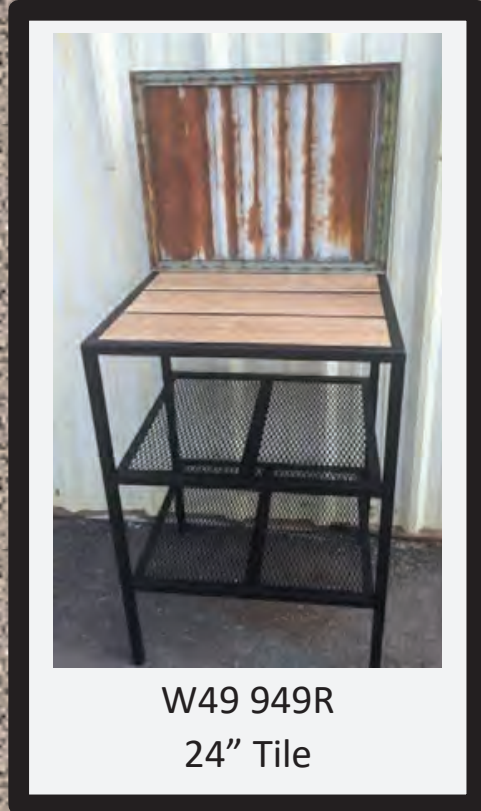

W49 962
Back w/Birds 36"
Potting Table

W49 960
Freeform 36"
Potting Table

W49 950 24"
Potting Table
w/Shelf
50" Tall
11" between shelf

W49 961 36"
Scroll Back
Potting Table

W49 963
Craftsman
Potting Table
74 1/2 Tall
38" Wide 20" Deep

24" POTTING TABLES

www.gardengalleryironworks.net 1-800-452-5266

W49 959 with Shelf

W49 954-Diamond Back

W49 952-Flowers

W49 951-Hearts

POTTING TABLES

www.gardengalleryironworks.net 1-800-452-5266

W49 958R
36" Tile

W49 956 R
24" Tile

W49 949R
24" Tile

W49 957R
24" Table
2 Shelves

2019 potting tables

www.gardengalleryironworks.net 1- 800-452-5266

W49 963
36"

W49 952
24"